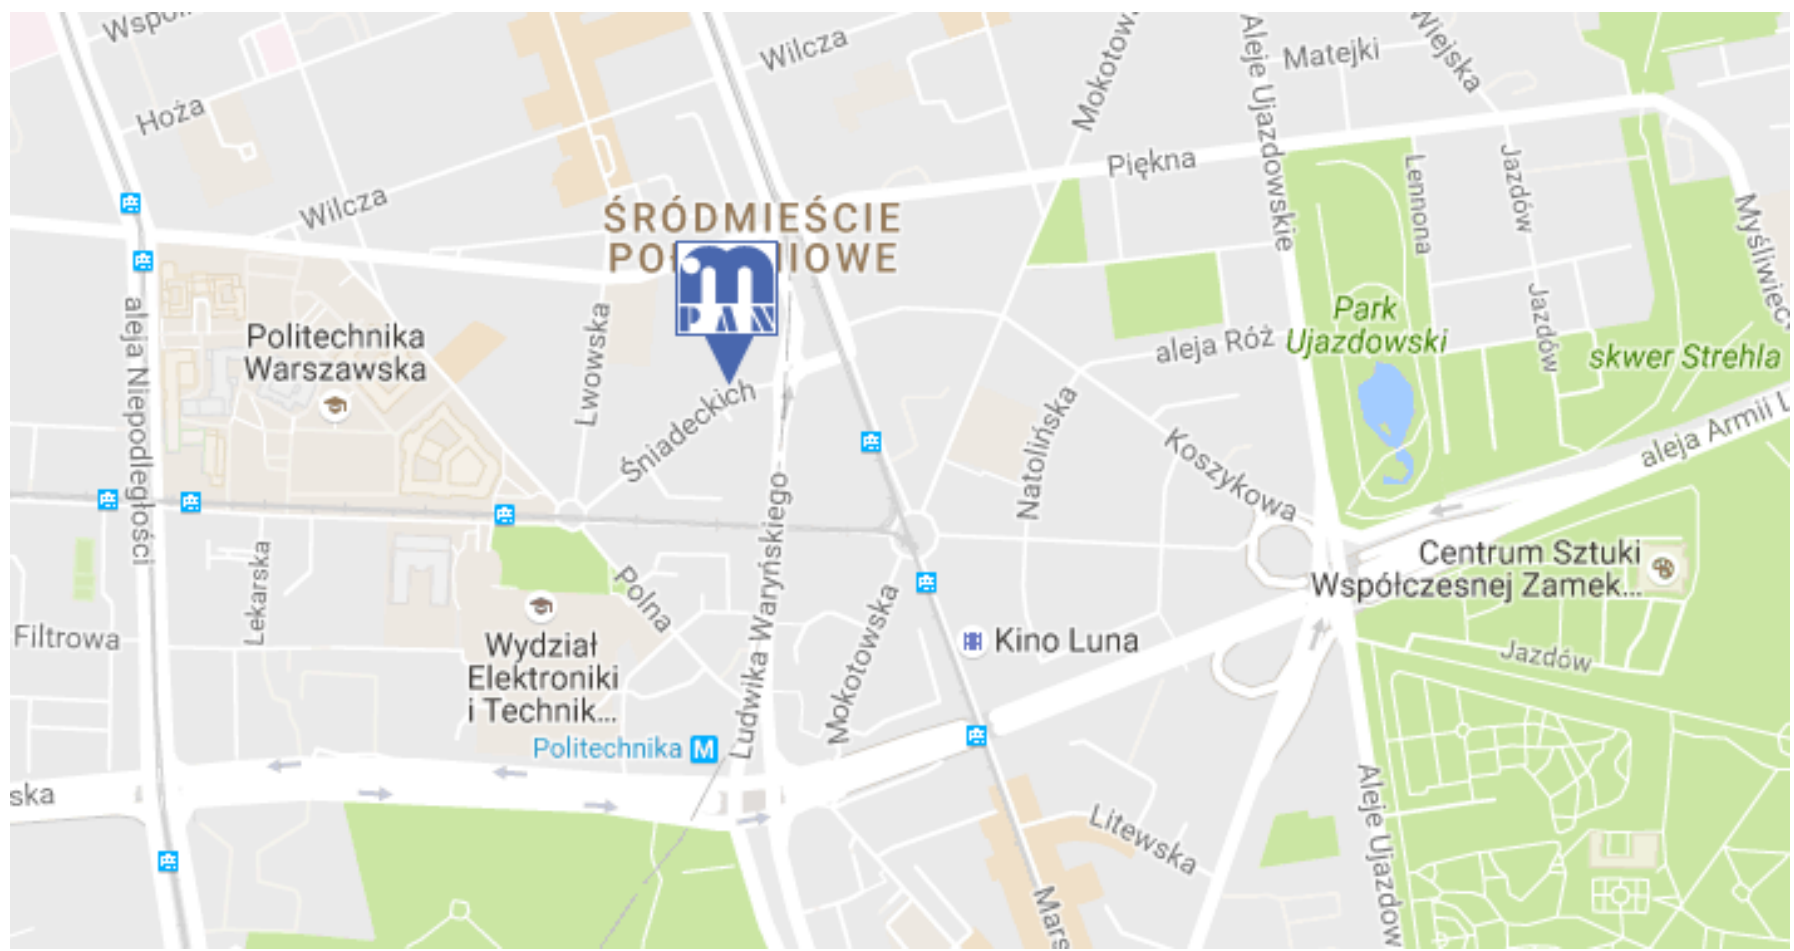

# The Institute of Mathematics Polish Academy of Sciences

Śniadeckich 8 street  
00-656 Warsaw  
tel. +48 22 5228100

The nearest metro station is  
*Metro Politechnika*  
and the nearest bus stop is  
*Plac Konstytucji*

# How to get here

- Transfer from Warsaw Chopin Airport (WAW): distance about 12 km

BUS 188 (direction Gocławek Wschodni), 30 minutes to the stop *Metro Politechnika* on Trasa Łazienkowska, about 500m from the Institute;

# How to get here

- From Central Railway Station: distance about 1.5 km, BUS 131, 501, 525 – 10 minutes to *Plac Konstytucji*, about 50m from the Institute;
- City maps are available at the reception desk (ground floor) and in Banach Center (room 426)